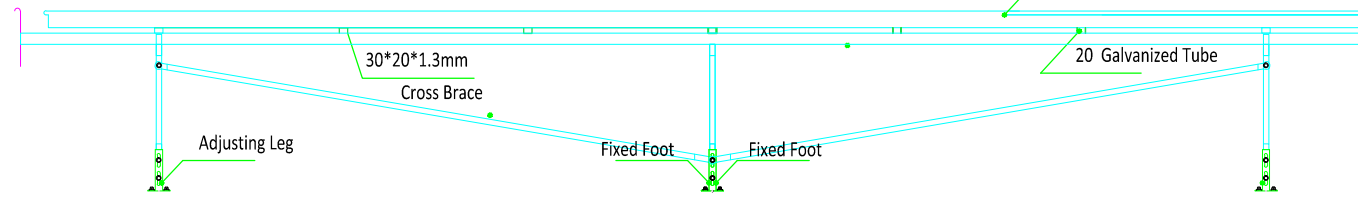

Cross Brace

Aluminum Alloy Frame

40*20 Galvanized Bracket

40*20 Galvanized Bracket

Aluminum Alloy Frame

30*20*1.3mm

Cross Brace

20 Galvanized Tube

Adjusting Leg

Fixed Foot

Fixed Foot

63

550

150

650

Integral hot-dip galvanizing

□ 40 x 20

□ 40 x 20

□ 40 x 20

□ 20 x 20

Integral hot-dip galvanizing