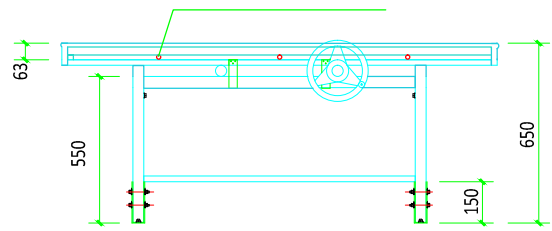

Cross Brace

Aluminum Alloy Frame

40*20 Galvanized Bracket

40*20 Galvanized Bracket

Aluminum Alloy Frame

30*20*1.3mm

Cross Brace

20 Galvanized Tube

Adjusting Leg

Fixed Foot

Fixed Foot

63

550

150

650

Integral hot-dip galvanizing

□ 40 x 20

□ 40 x 20

□ 40 x 20

□ 20 x 20

Integral hot-dip galvanizing