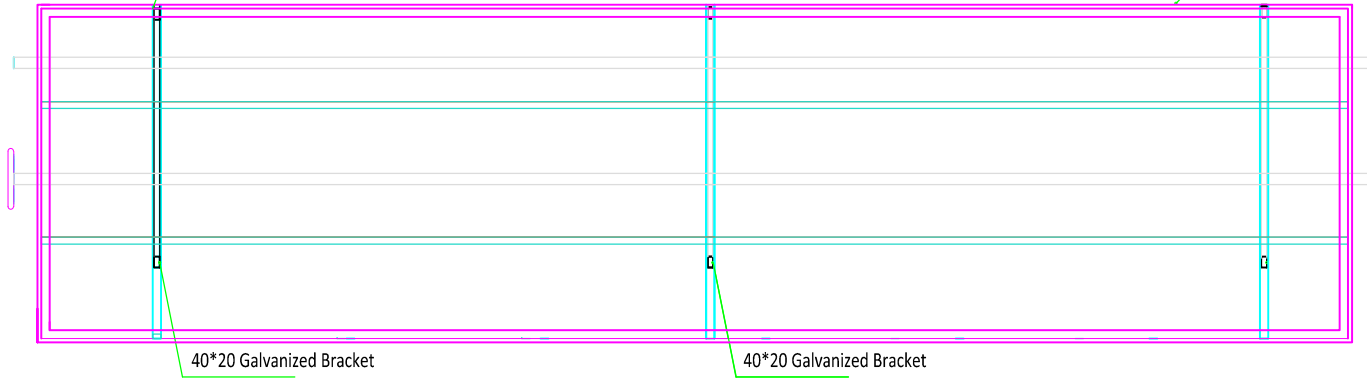

Cross Brace

Aluminum Alloy Frame

40*20 Galvanized Bracket

40*20 Galvanized Bracket

Aluminum Alloy Frame

30*20*1.3mm

Cross Brace

20 Galvanized Tube

□ 40 x 20

□ 40 x 20

□ 40 x 20

□ 20 x 20

Integral hot-dip galvanizing